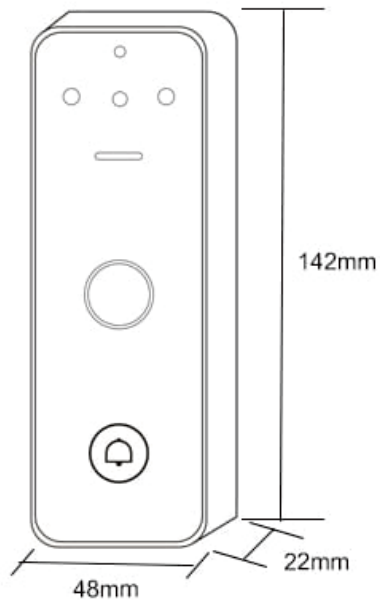

Dimensions

S4A Industrial Co., Limited

Address: The 2nd floor, Jinmin'an Industrial Zone, #529, Bulong Rd.
Bantian St. Longgang Dist. Shenzhen, PRC.. CN 518131

Tel: +86 755 29450011

www.s4a-access.com